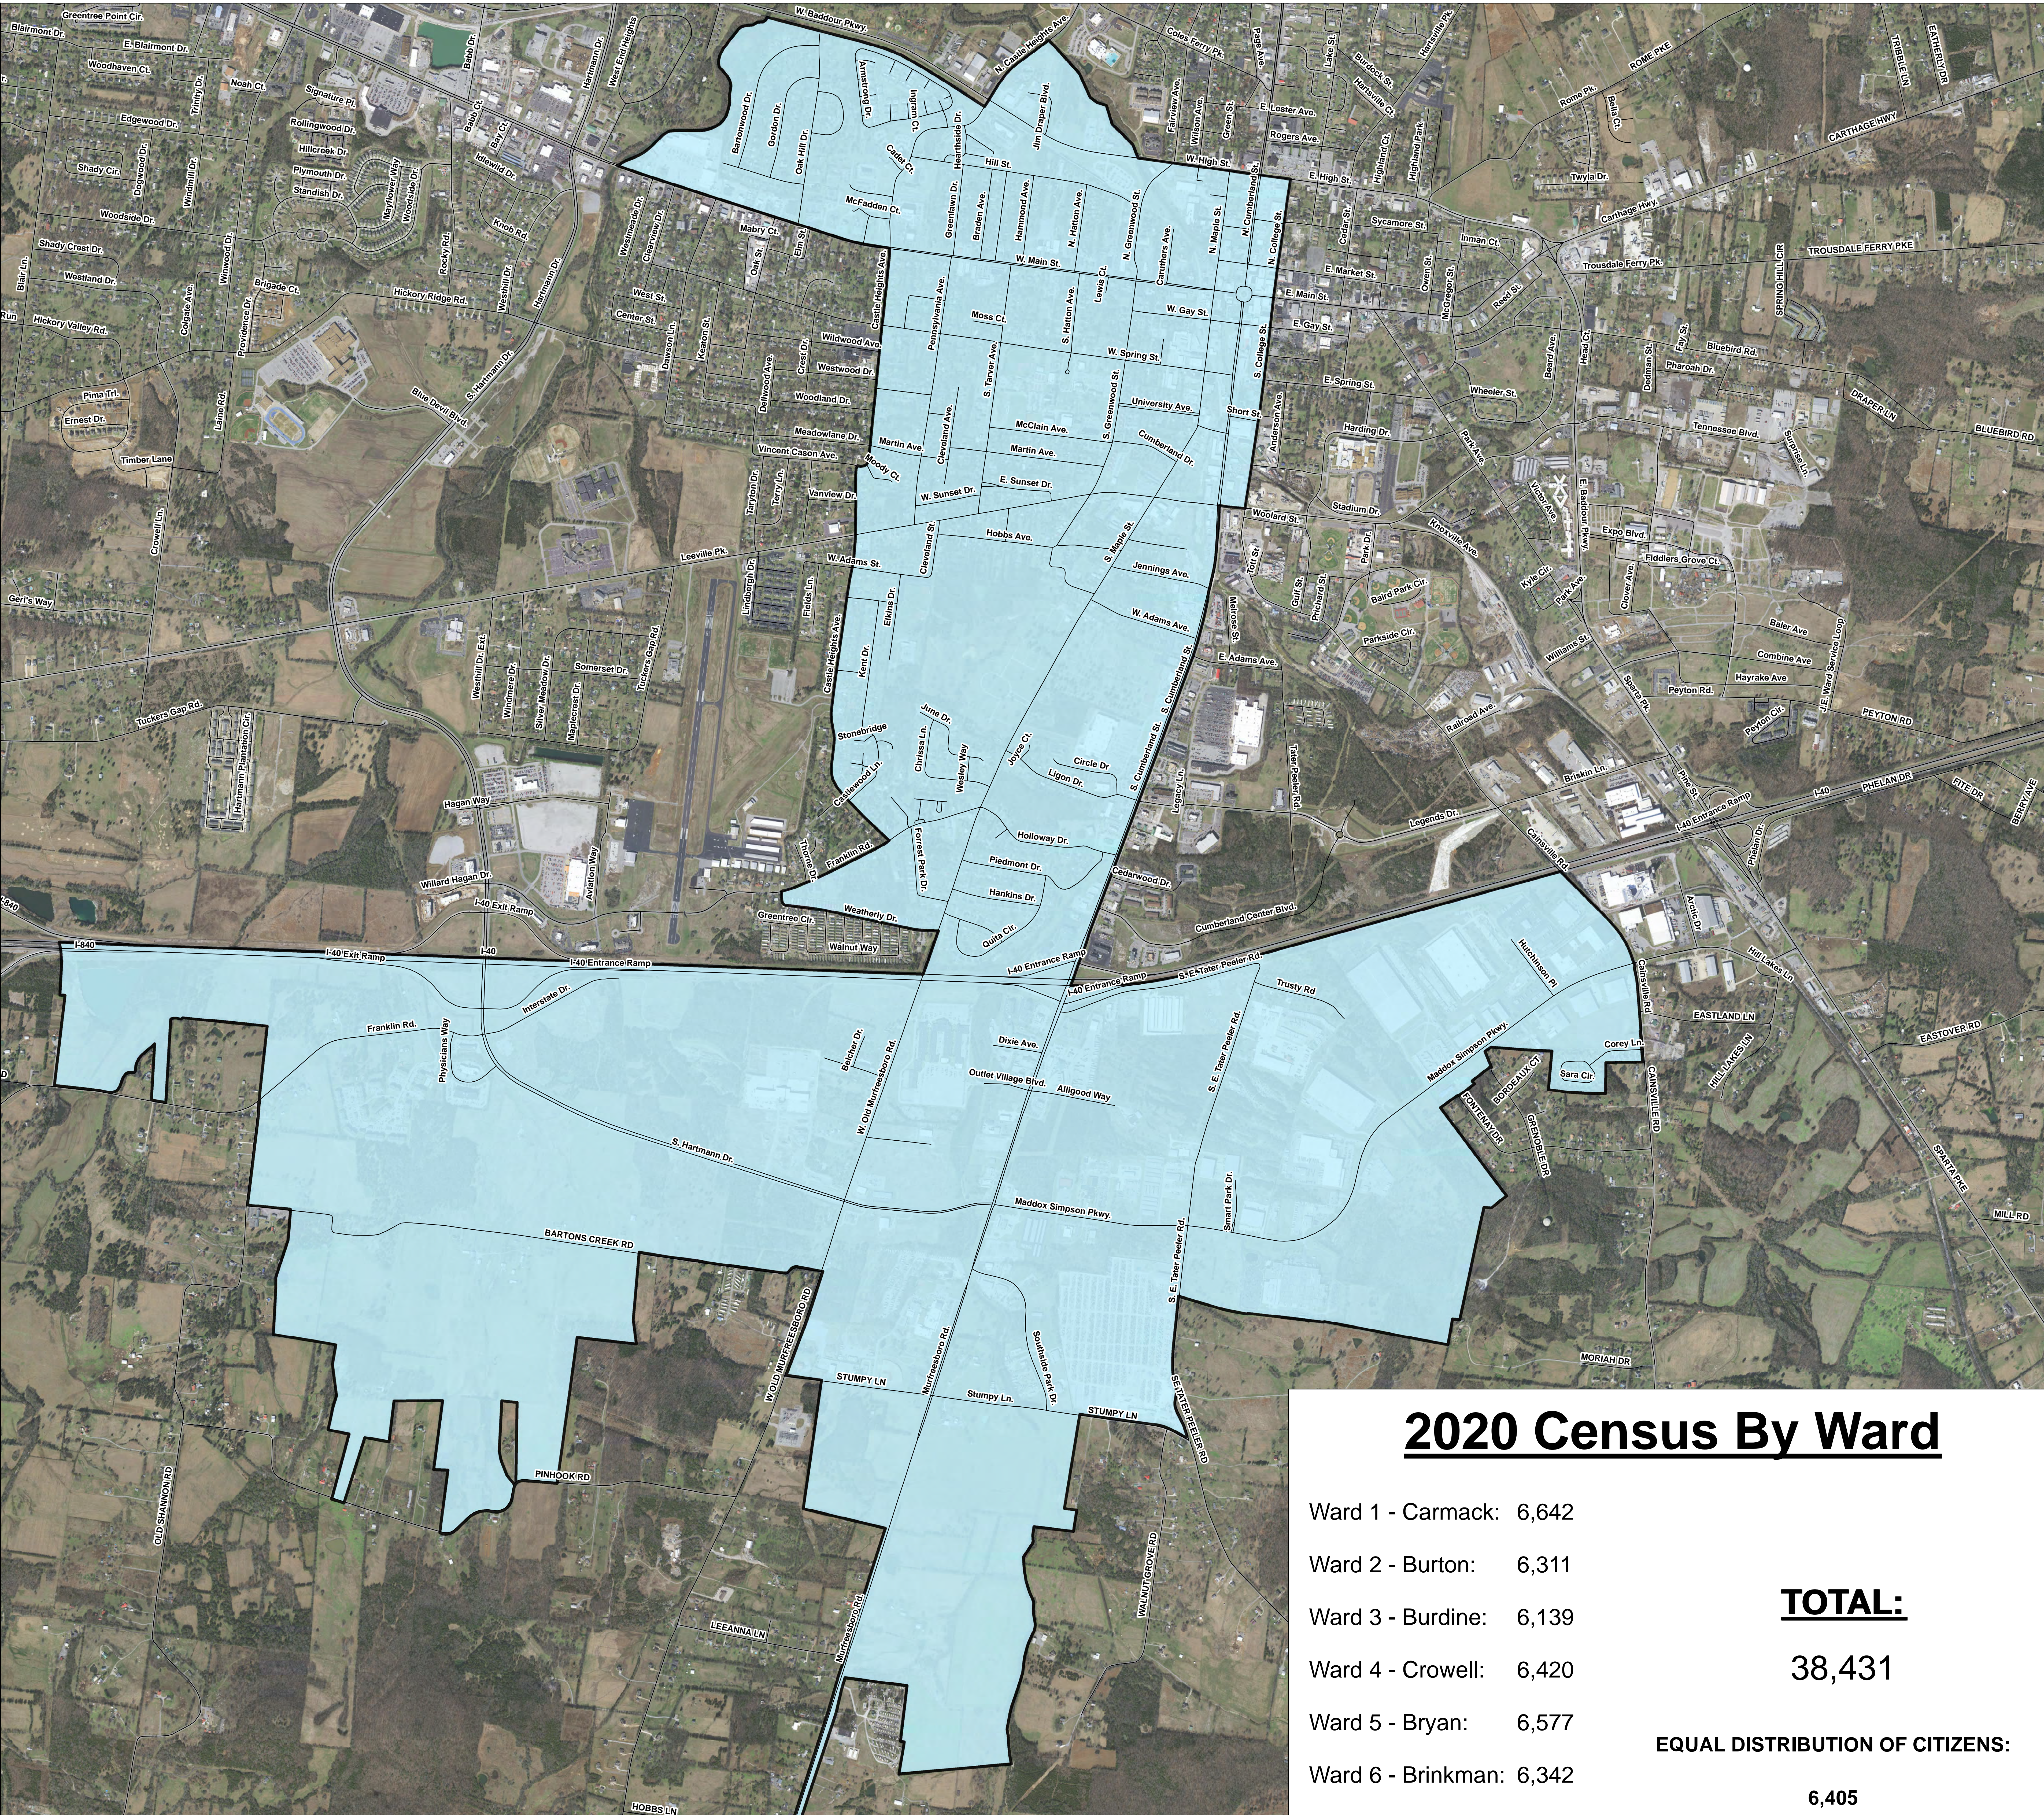

City of Lebanon Redistricting Plan - 2020 Census

- ### Legend
- Streets
 - Ward 1 - Carmack
 - Ward 2 - Burton
 - Ward 3 - Burdine
 - Ward 4 - Crowell
 - Ward 5 - Bryan
 - Ward 6 - Brinkman

Ward 3: Burdine

2020 Census By Ward

Ward 1 - Carmack:	6,642	
Ward 2 - Burton:	6,311	
Ward 3 - Burdine:	6,139	
Ward 4 - Crowell:	6,420	
Ward 5 - Bryan:	6,577	
Ward 6 - Brinkman:	6,342	
		TOTAL:
		38,431
		EQUAL DISTRIBUTION OF CITIZENS:
		6,405